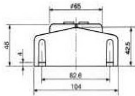

BUZZER

1. BRAND:COBO.
2. 31.007.000.

TYPE A

TYPE B

TABLE

PN	TYPE A	TYPE B	tone	MINIMUM SOUND PRESSURE cm. 60	OPERATING FREQUENCY	CONNECTORS	VOLTAGE
31.007.000	x		INTERMITTENT 1Hz ± 10%	12 V - 95 dB	2.200 Hz ± 10%	 AMP 280542.0	10 - 32 V