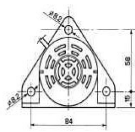

BUZZER

1. BRAND:COBO.
2. 31.007.000.

TYPE A

TYPE B

TABLE

PN	TYPE A	TYPE B	tone	MINIMUM SOUND PRESSURE cm. 60	OPERATING FREQUENCY	CONNECTORS	VOLTAGE
31.007.000	x		INTERMITTENT 1Hz ± 10%	12 V - 95 dB	2.200 Hz ± 10%	 AMP 280542.0	10 - 32 V