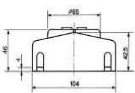

BUZZER

1. BRAND:COBO.
2. 31.007.000.

TYPE A

TYPE B

TABLE

PN	TYPE A	TYPE B	tone	MINIMUM SOUND PRESSURE cm. 60	OPERATING FREQUENCY	CONNECTORS	VOLTAGE
31.007.000	x		INTERMITTENT 1Hz ± 10%	12 V - 95 dB	2.200 Hz ± 10%	 AMP 280542.0	10 - 32 V