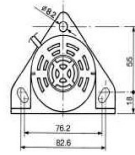

BUZZER

1. BRAND:COBO.
2. 31.007.000.

TYPE A

TYPE B

TABLE

PN	TYPE A	TYPE B	tone	MINIMUM SOUND PRESSURE cm. 60	OPERATING FREQUENCY	CONNECTORS	VOLTAGE
31.007.000	x		INTERMITTENT 1Hz ± 10%	12 V - 95 dB	2.200 Hz ± 10%	 AMP 280542.0	10 - 32 V